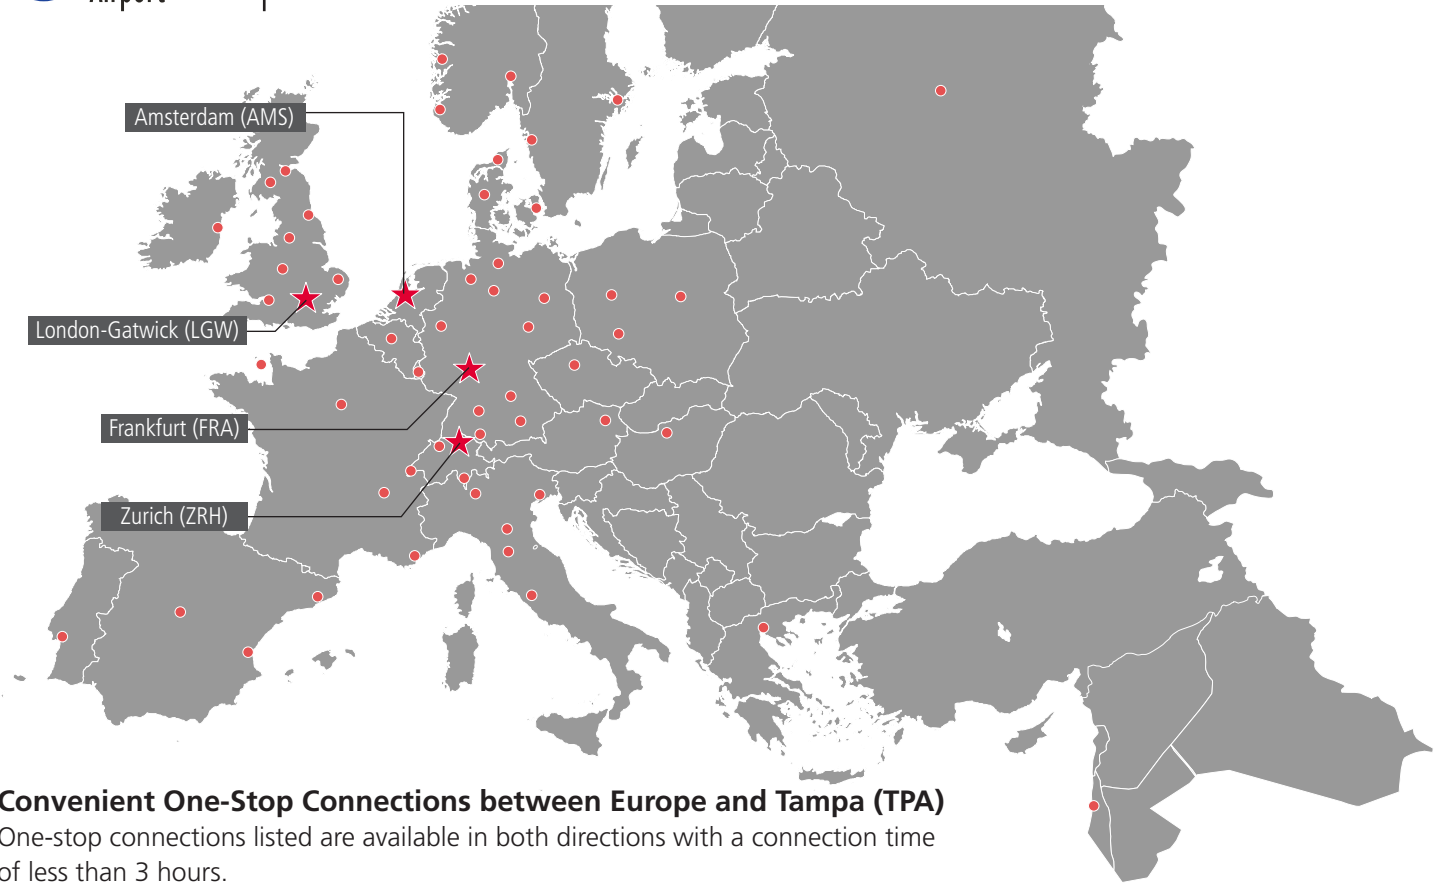

Nonstop Service between Europe and Tampa (TPA)

Convenient One-Stop Connections between Europe and Tampa (TPA)

One-stop connections listed are available in both directions with a connection time of less than 3 hours.

★ **FRANKFURT**

[Lufthansa / 6x weekly]

Amsterdam, NL
Barcelona, ES
Basel/Mulhouse, CH
Berlin-Tegel, DE
Billund, DK
Bologna, IT
Bremen, DE
Brussels, BE
Budapest, HU
Copenhagen, DK
Duesseldorf, DE
Friedrichshafen, DE
Goteborg, SE
Hamburg, DE
Hannover, DE
Leipzig, DE
Lisbon, PT
London-Heathrow, EN, GB
Luxembourg, LU
Lyon, FR
Madrid, ES
Manchester, EN, GB
Milan-Linate, IT
Milan-Malpensa, IT
Moscow-Domodedovo, CF, RU
Munich, DE
Nice, FR

Nuremberg, DE
Oslo, NO
Paris-De Gaulle, FR
Poznan, PL
Prague, CZ
Rome-Da Vinci, IT
Stockholm, SE
Stuttgart, DE
Tel Aviv-Yafo, IL
Venice, IT
Warsaw, PL
Wroclaw, PL
Zurich, CH

★ **LONDON-GATWICK**

[British Airways / Daily]

★ **AMSTERDAM**

[Delta / Daily (Seasonal)]

Aalborg, DK
Basel/Mulhouse, CH
Bergen, NO

Berlin-Tegel, DE
Billund, DK
Birmingham, EN, GB
Bristol, EN, GB
Brussels, BE
Copenhagen, DK
Dublin, IE
Edinburgh, SC, GB
Frankfurt, DE
Geneva, CH
Glasgow, SC, GB
Goteborg, SE
London-Heathrow, EN, GB
Lyon, FR
Manchester, EN, GB
Munich, DE
Newcastle, EN, GB
Norwich, EN, GB
Oslo, NO
Paris-De Gaulle, FR
Prague, CZ
Stavanger, NO
Stuttgart, DE
Vienna, AT
Zurich, CH