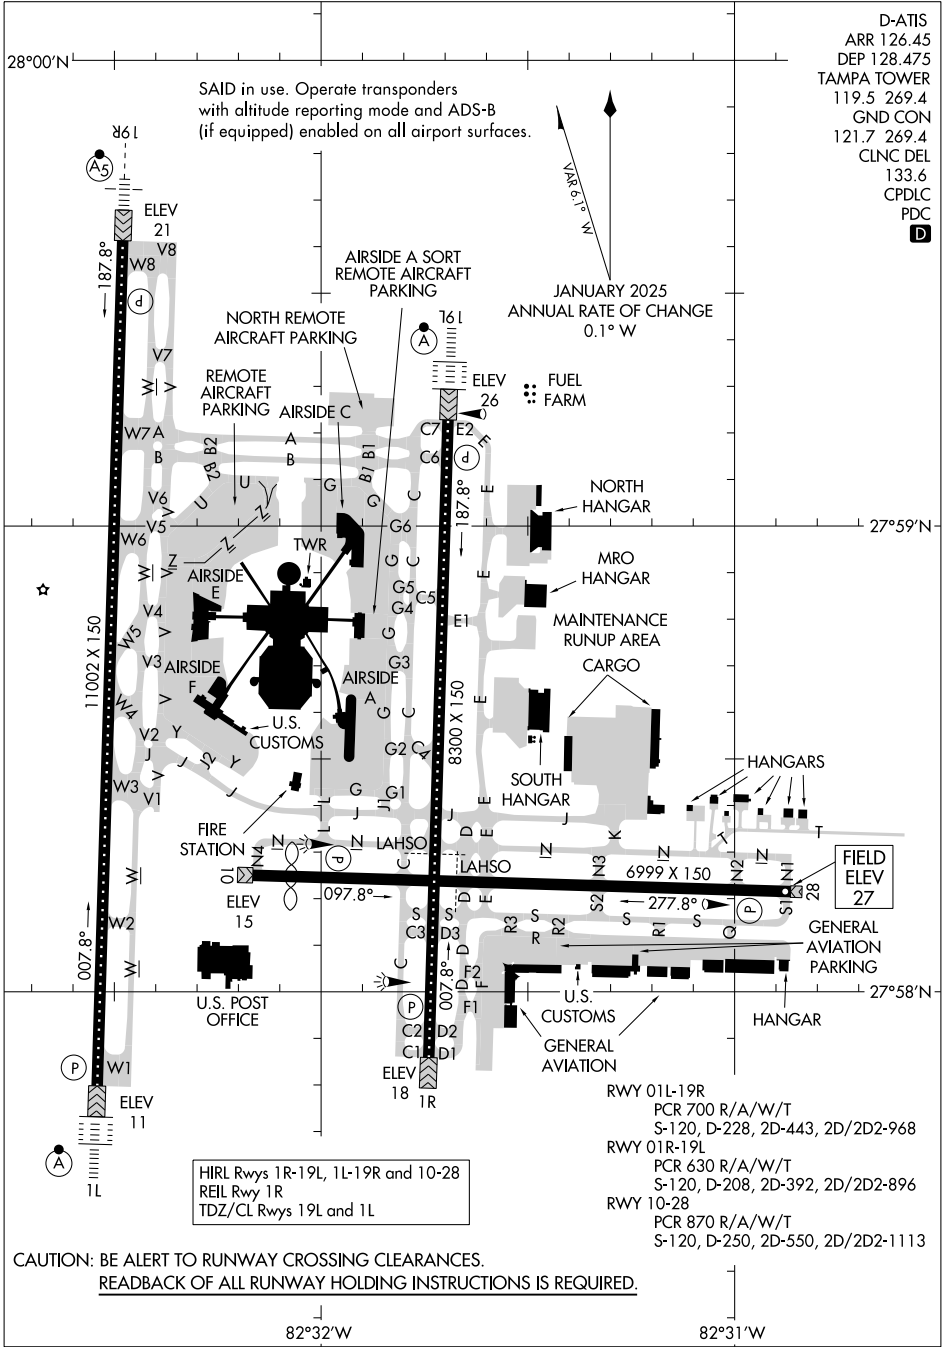

AIRPORT DIAGRAM

AL-416 (FAA)

TAMPA INTL (TPA)
TAMPA, FLORIDA

HIRL Rwy 1R-19L, 1L-19R and 10-28
REIL Rwy 1R
TDZ/CL Rwys 19L and 1L

CAUTION: BE ALERT TO RUNWAY CROSSING CLEARANCES.
READBACK OF ALL RUNWAY HOLDING INSTRUCTIONS IS REQUIRED.